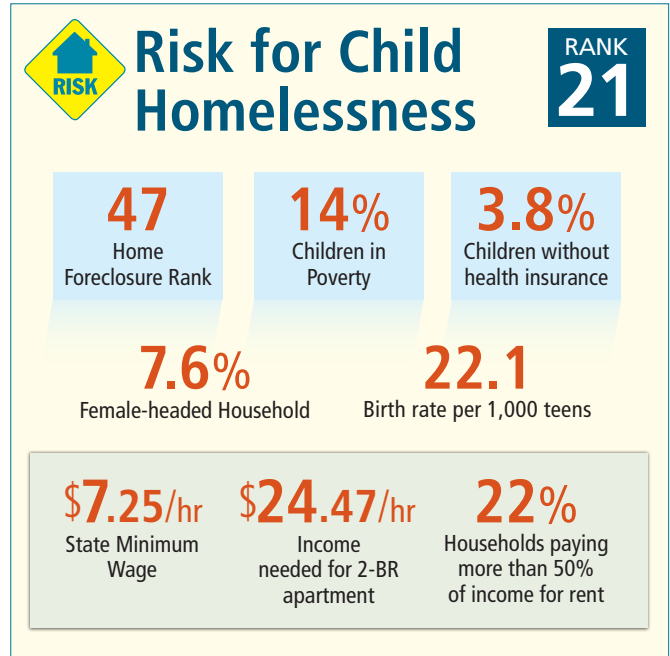

# Maryland

STATE RANKS: 1=Best, 50=Worst

For the complete report, please visit: [www.HomelessChildrenAmerica.org](http://www.HomelessChildrenAmerica.org)