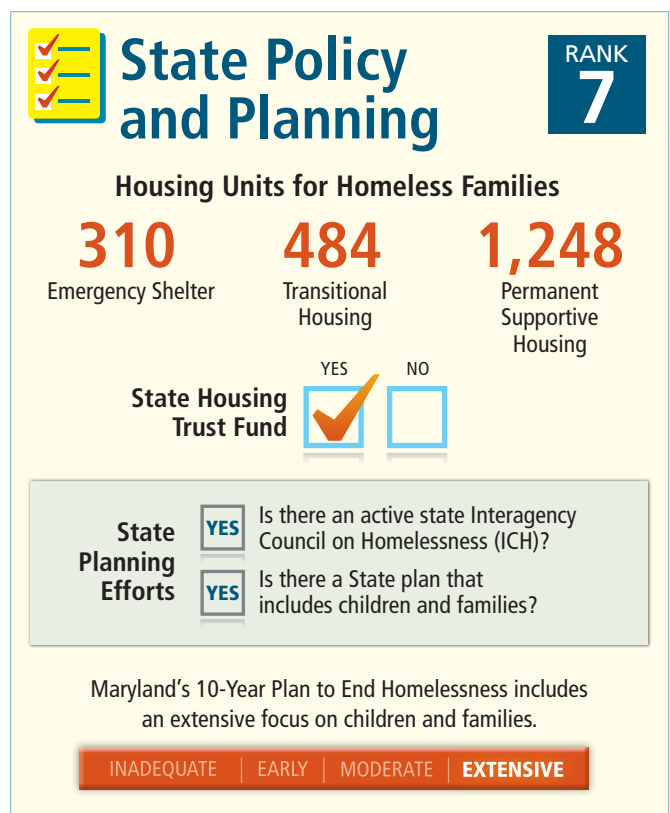

# Maryland

STATE RANKS: 1=Best, 50=Worst

For the complete report, please visit: [www.HomelessChildrenAmerica.org](http://www.HomelessChildrenAmerica.org)