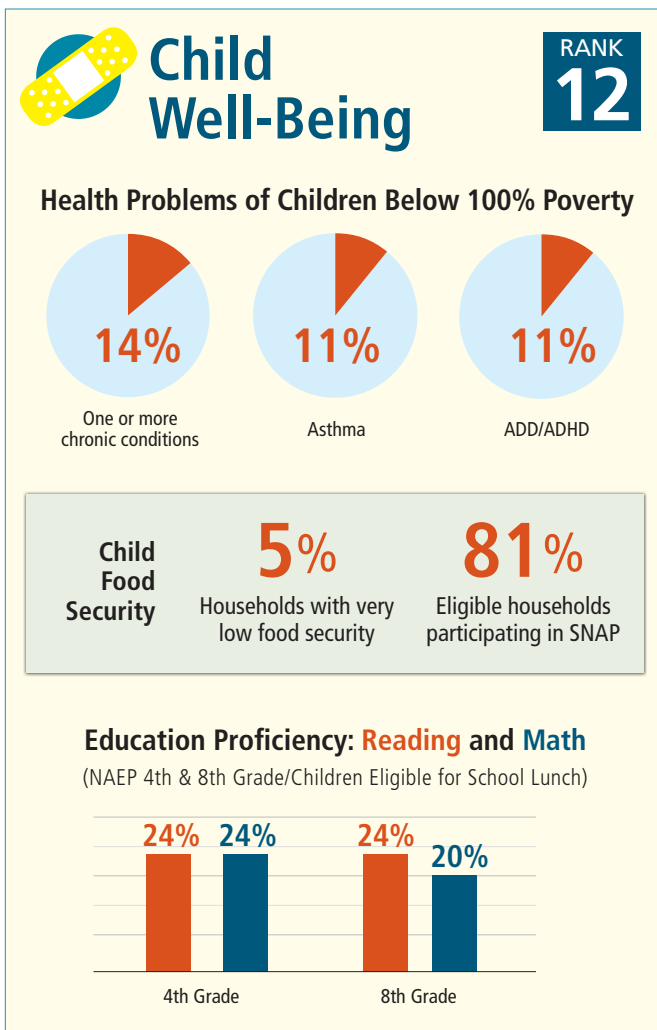

# Maryland

STATE RANKS: 1=Best, 50=Worst

For the complete report, please visit: [www.HomelessChildrenAmerica.org](http://www.HomelessChildrenAmerica.org)