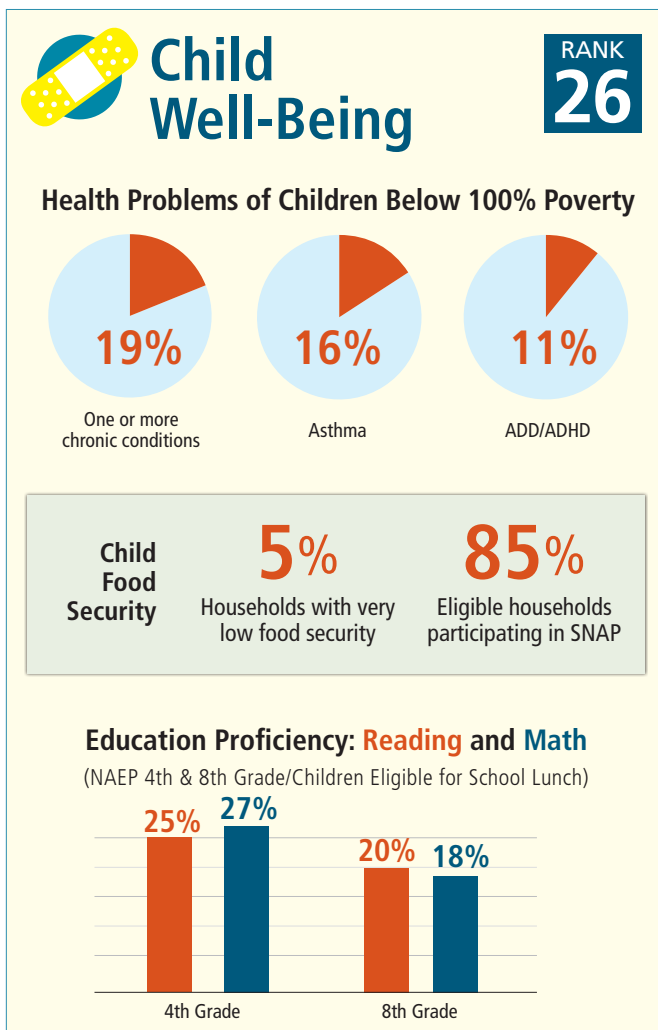

Delaware

STATE RANKS: 1=Best, 50=Worst

For the complete report, please visit: www.HomelessChildrenAmerica.org