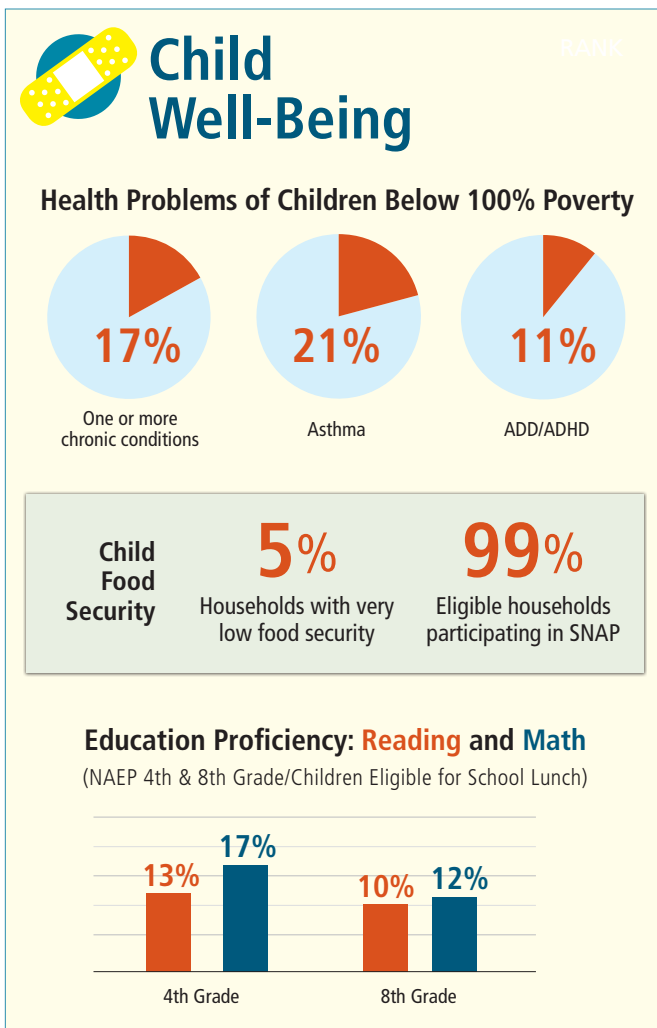

District of Columbia

STATE RANKS: 1=Best, 50=Worst

For the complete report, please visit: www.HomelessChildrenAmerica.org